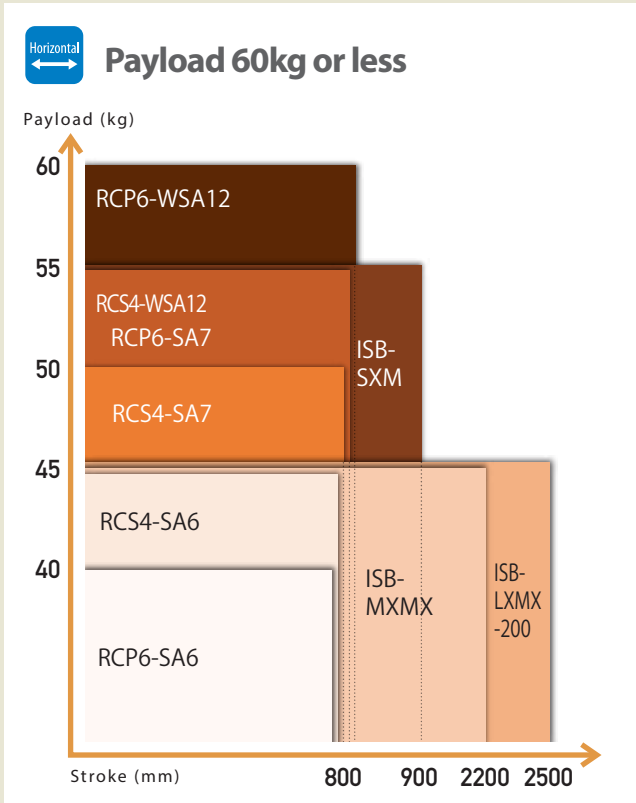

Selection from "Stroke" and "Payload"

Slider type

For horizontal transfer

For vertical transfer

Payload 12kg or less

Payload 25kg or less

Payload 40kg or less

Payload 70kg or less

Selection from "Stroke" and "Payload"

Linear Servo type

For horizontal transfer