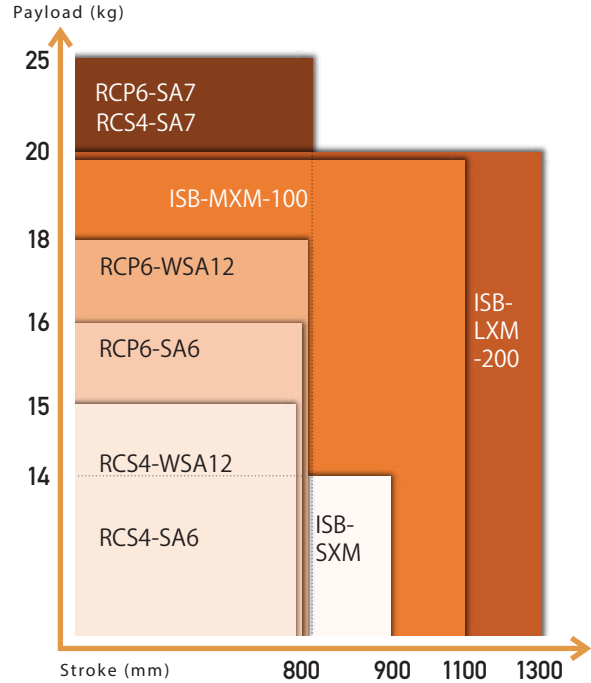

Selection from "Stroke" and "Payload"

Slider type

For horizontal transfer

For vertical transfer

Payload 12kg or less

Payload 25kg or less

Payload 40kg or less

Payload 70kg or less

Selection from "Stroke" and "Payload"

Linear Servo type

For horizontal transfer