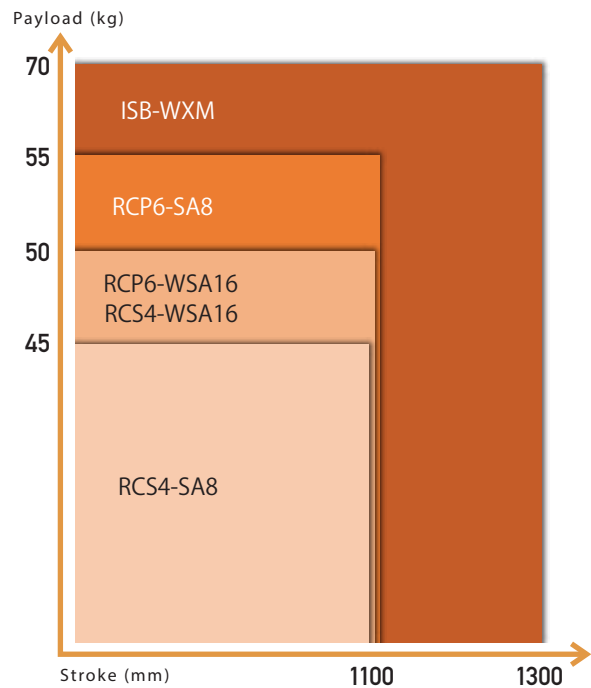

Selection from "Stroke" and "Payload"

Slider type

For horizontal transfer

For vertical transfer

Payload 12kg or less

Payload 25kg or less

Payload 40kg or less

Payload 70kg or less

Selection from "Stroke" and "Payload"

Linear Servo type

For horizontal transfer