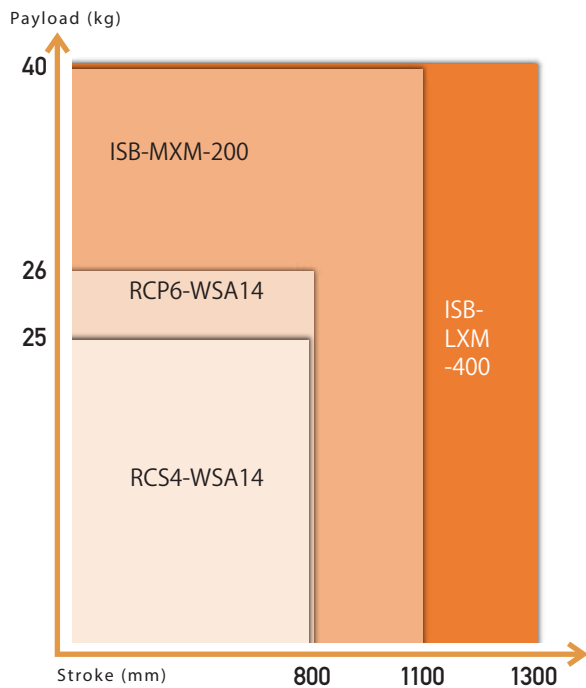

Selection from "Stroke" and "Payload"

Slider type

For horizontal transfer

For vertical transfer

Payload 12kg or less

Payload 25kg or less

Payload 40kg or less

Payload 70kg or less

Selection from "Stroke" and "Payload"

Linear Servo type

For horizontal transfer