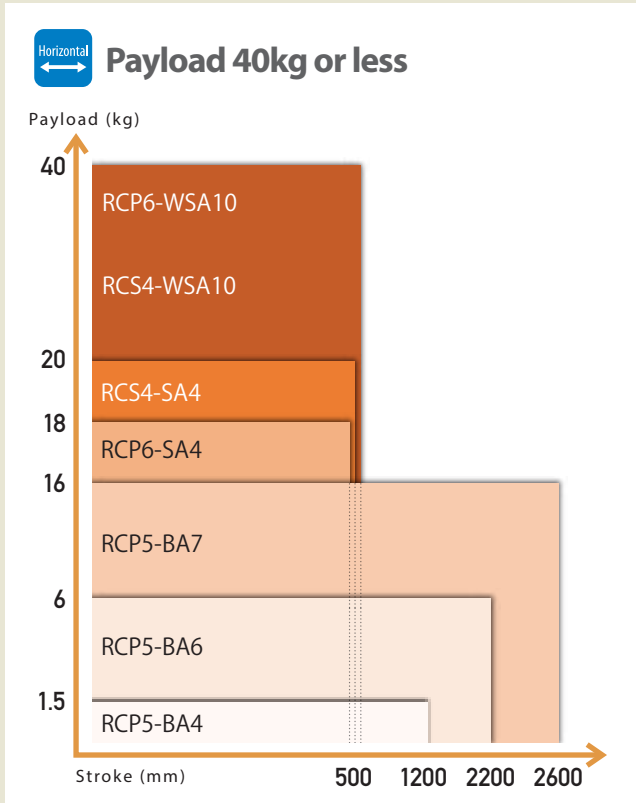

Selection from "Stroke" and "Payload"

Slider type

For horizontal transfer

For vertical transfer

Payload 12kg or less

Payload 25kg or less

Payload 40kg or less

Payload 70kg or less

Selection from "Stroke" and "Payload"

Linear Servo type

For horizontal transfer