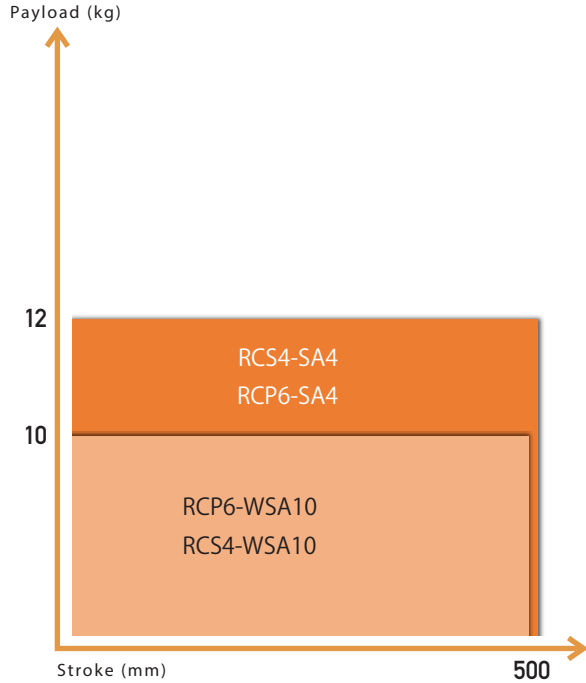

Selection from "Stroke" and "Payload"

Slider type

For horizontal transfer

For vertical transfer

Payload 12kg or less

Payload 25kg or less

Payload 40kg or less

Payload 70kg or less

Selection from "Stroke" and "Payload"

Linear Servo type

For horizontal transfer