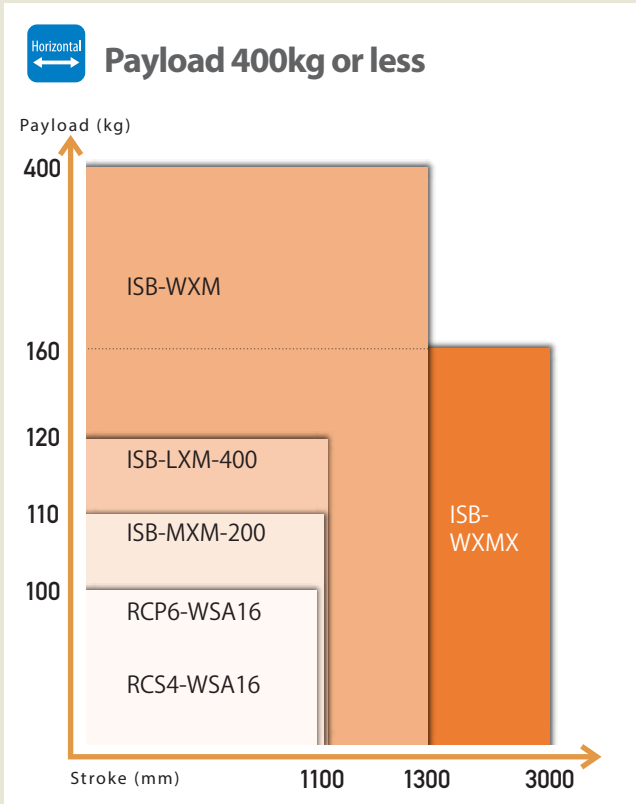

Selection from "Stroke" and "Payload"

Slider type

For horizontal transfer

For vertical transfer

Payload 12kg or less

Payload 25kg or less

Payload 40kg or less

Payload 70kg or less

Selection from "Stroke" and "Payload"

Linear Servo type

For horizontal transfer