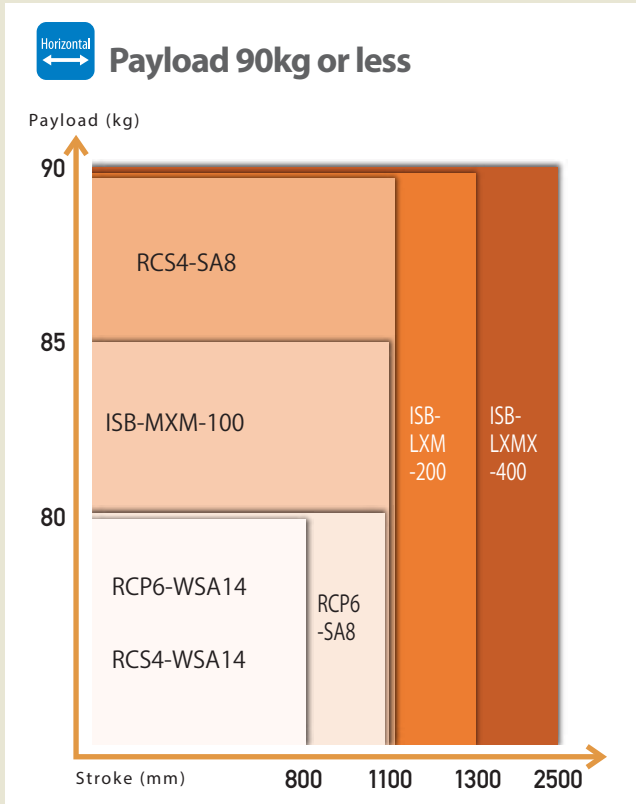

Selection from "Stroke" and "Payload"

Slider type

For horizontal transfer

For vertical transfer

Payload 12kg or less

Payload 25kg or less

Payload 40kg or less

Payload 70kg or less

Selection from "Stroke" and "Payload"

Linear Servo type

For horizontal transfer